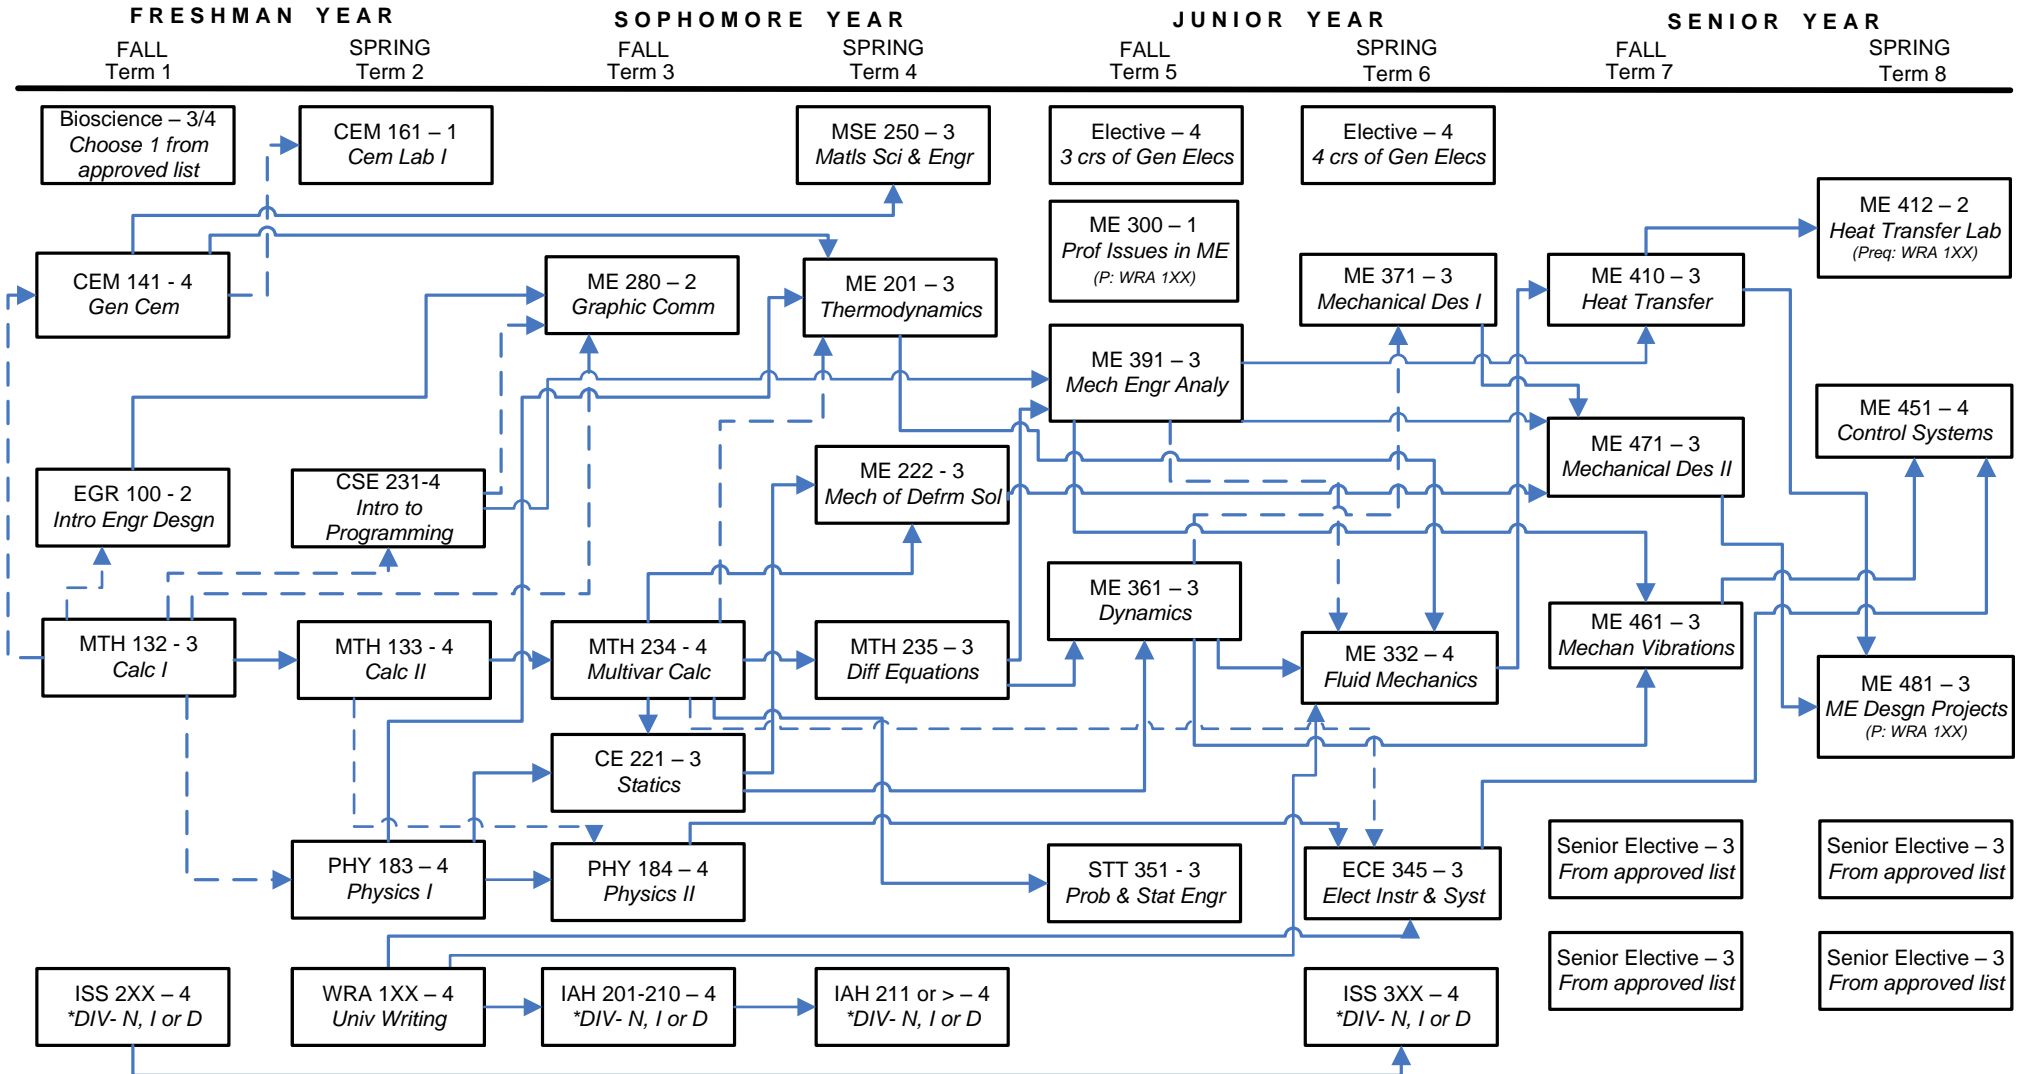

Mechanical Engineering

Prerequisite Flowchart

These requirements are effective for students admitted to the Mechanical Engineering major beginning Fall 2016.

LEGEND
 —————> Prerequisite - - - - -> Prerequisite or Concurrent *Div: Complete courses in at least 2 out of 3 diversity categories - "N", "I" or "D"